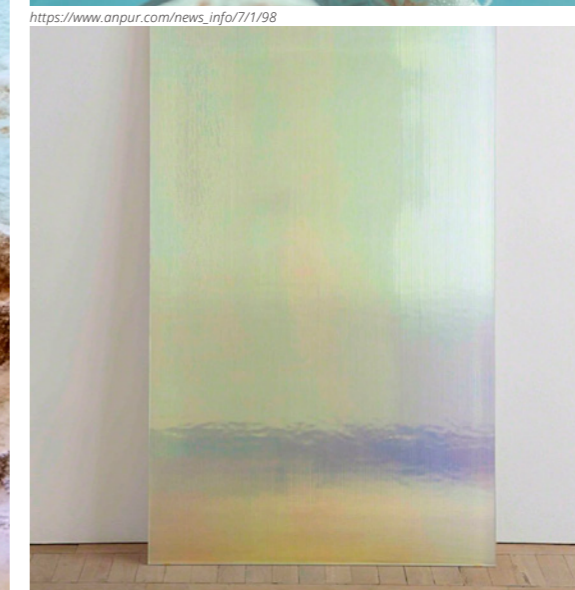

<https://www.lm-magazine.com/blog/2016/10/01/e-musverre/>