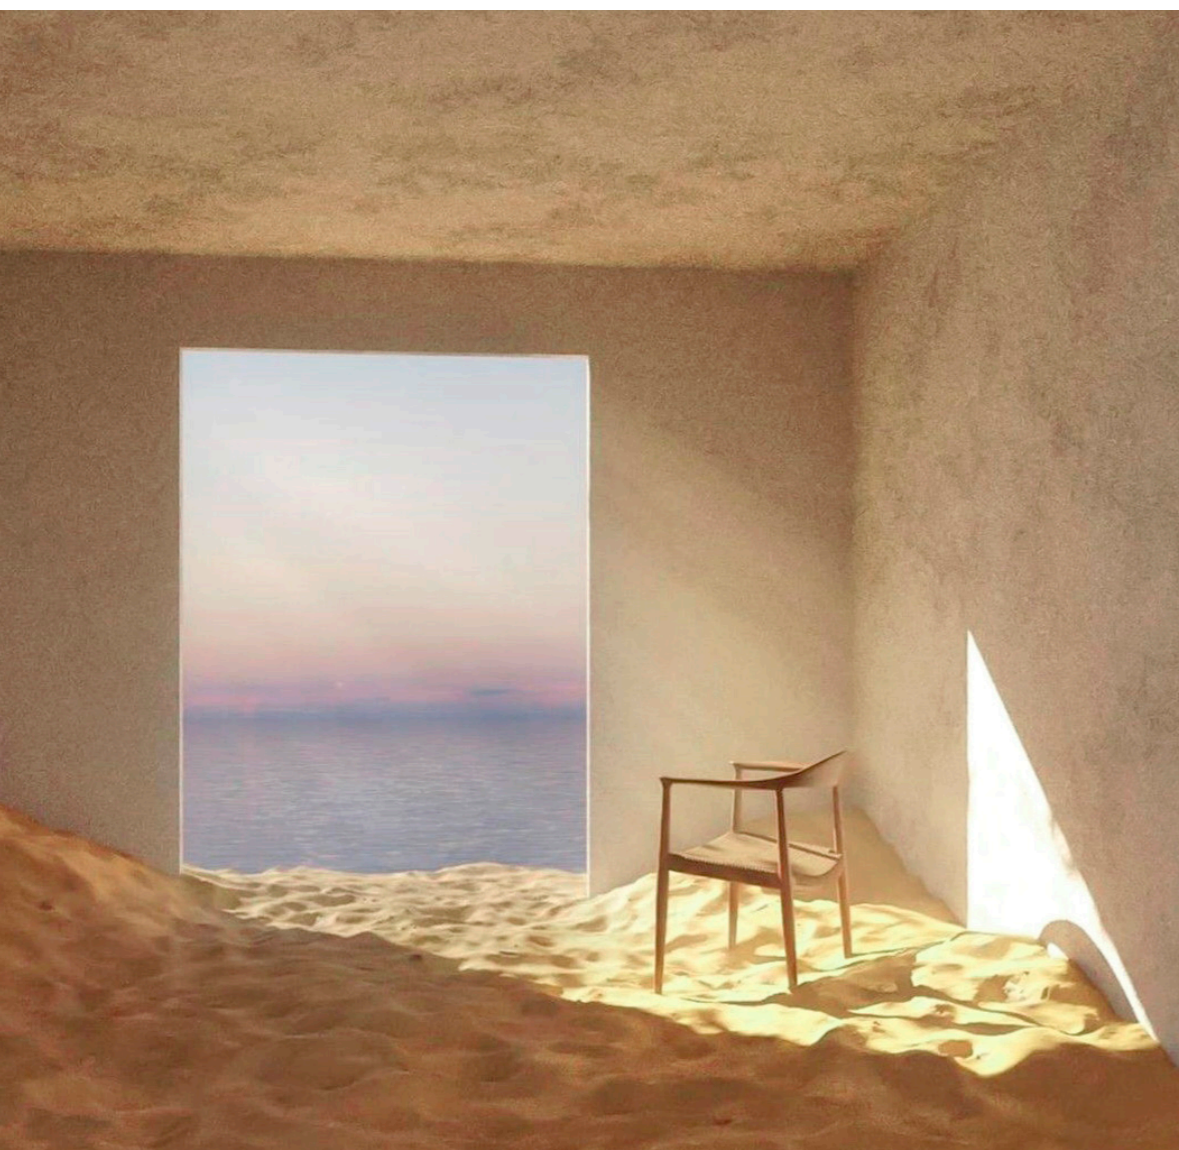

<https://www.lm-magazine.com/blog/2016/10/01/e-musverre/>